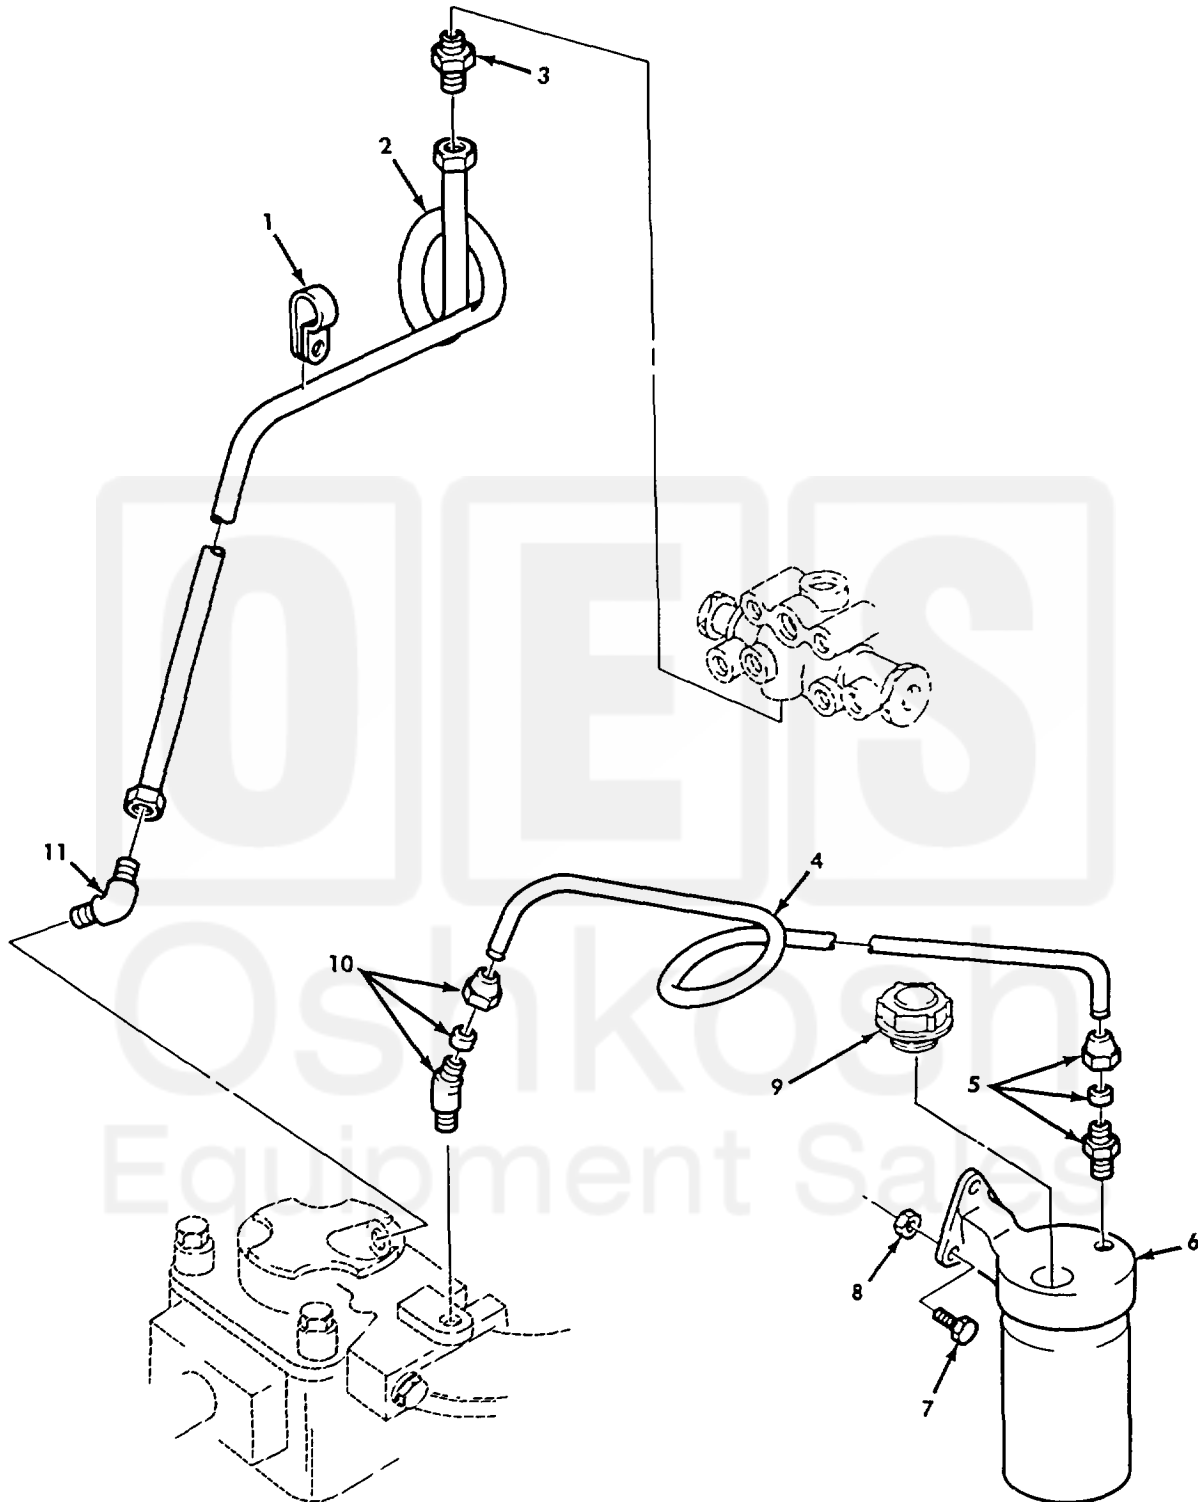

SECTION II.

TM 9-2320-272-24P-1

Figure 276. Alcohol Evaporator to Air Compressor to Air Governor Lines.

SECTION II					TM 9-2320-272-24P-1	
(1)	(2)	(3)	(4)	(5)	(6)	(7)
ITEM NO	SMR CODE	NSN	CAGEC	PART NUMBER	DESCRIPTION AND USABLE ON CODES (UOC)	QTY
GROUP 1208 AIR BRAKES						
FIG. 276 ALCOHOL EVAPORATOR TO AIR COMPRESSOR TO AIR GOVERNOR LINES						
1	PAOZZ	5340000509077	96906	MS21333-119	CLAMP, LOOP	1
2	PAOZZ	4710011208538	19207	12256264	TUBE ASSEMBLY, METAL	1
UOC:DAA, DAB, DAC, DAD, DAE, DAF, DAG, DAH, DAJ, DAK, DAL, DAW, DAX, V12, V1, V134, V14, V15, V16, V17, V18, V19, V20, V21, V22, V24, V25, V39						
3	PAOZZ	4730002890383	96906	MS51500-A4	ADAPTER, STRAIGHT, PI	1
4	MOOZZ		19207	8689206-34	TUBE, METALLIC MAKE FROM TUBE, P/N	1
8689206						
UOC:DAA, DAB, DAC, DAD, DAE, DAF, DAG, DAH, DAJ, DAK, DAL, DAW, DAX, V12, V13, V14, V15, V16, V17, V18, V19, V20, V21, V22, V24, V25, V39						
5	PAOZZ	4730002778750	81343	4-2 120102BA	ADAPTER, STRAIGHT, PI.....	1
UOC:DAA, DAB, DAC, DAD, DAE, DAF, DAG, DAH, DAJ, DAK, DAL, DAW, DAX, V12, V13, V14, V15, V16, V17, V18, V19, V20, V21, V22, V24, V25, V39						
6	PAOZZ	2530008597335	96906	MS53067-1	EVAPORATOR, AIR BRAK	1
UOC:DAA, DAB, DAC, DAD, DAE, DAF, DAG, DAH, DAJ, DAK, DAL, DAW, DAX, V12, V13, V14, V15, V16, V17, V18, V19, V20, V21, V22, V24, V25, V39						
7	PAOZZ	5305002693239	80204	B1821BH038F138N	SCREW, CAP, HEXAGON H	3
UOC:DAA, DAB, DAC, DAD, DAE, DAF, DAG, DAH, DAJ, DAK, DAL, DAW, DAX, V12, V13, V14, V15, V16, V17, V18, V19, V20, V21, V22, V24, V25, V39						
8	PAOZZ	5310009359022	96906	MS51943-32	NUT, SELF-LOCKING, HE.....	3
UOC:DAA, DAB, DAC, DAD, DAE, DAF, DAG, DAH, DAJ, DAK, DAL, DAW, DAX, V12, V13, V14, V15, V16, V17, V18, V19, V20, V21, V22, V24, V25, V39						
9	PAOZZ	5340011609589	06853	248824	CAP, EVAPORATOR	1
UOC:DAA, DAB, DAC, DAD, DAE, DAF, DAG, DAH, DAJ, DAK, DAL, DAW, DAX, V12, V13, V14, V15, V16, V17, V18, V19, V20, V21, V22, V24, V25, V39						
10	PAOZZ	4730002784651	96906	MS51817-3	ELBOW, PIPE TO TUBE	1
UOC:DAA, DAB, DAC, DAD, DAE, DAF, DAG, DAH, DAJ, DAK, DAL, DAW, DAX, V12, V13, V14, V15, V16, V17, V18, V19, V20, V21, V22, V24, V25, V39						
11	PAOZZ	4730006473207	96906	MS51504A4	ELBOW, PIPE TO TUBE	1
UOC:DAA, DAB, DAC, DAD, DAE, DAF, DAG, DAH, DAJ, DAK, DAL, DAW, DAX, V12, V13, V14, V15, V16, V17, V18, V19, V20, V21, V22, V24, V25, V39						